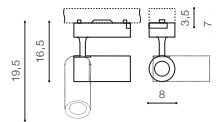

LED 10W 4000K RA \geq 90 880lm

installation: Track 3 Line

beam angle: 60°

COLOUR / NEW INDEX NO.

- 3000K WHITE (WH) **AZ2222**
- 3000K BLACK (BK) **AZ2224**
- 4000K WHITE (WH) **AZ2223**
- 4000K BLACK (BK) **AZ2225**

TILT 90°

ROTATION 350°

BK

WH