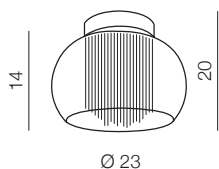

Rego

124

Rego 23 top

AZ1001
(metal/chrome)
1x G9 Only LED
aluminum/glass

Rego 3 line

AZ2453
(metal/chrome)
3x G9 Only LED
metal/glass

Rego 40

AZ0999
(metal/chrome)
PENDANT/TOP
5x G9 Only LED
aluminum/glass