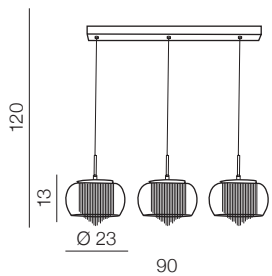

Rego

124

Rego 23 top

AZ1001
(metal/chrome)
1x G9 Only LED
aluminum/glass

Rego 3 line

AZ2453
(metal/chrome)
3x G9 Only LED
metal/glass

Rego 40

AZ0999
(metal/chrome)
PENDANT/TOP
5x G9 Only LED
aluminum/glass

Rego 50

AZ1000
(metal/chrome)
PENDANT/TOP
8x G9 Only LED
aluminum/glass