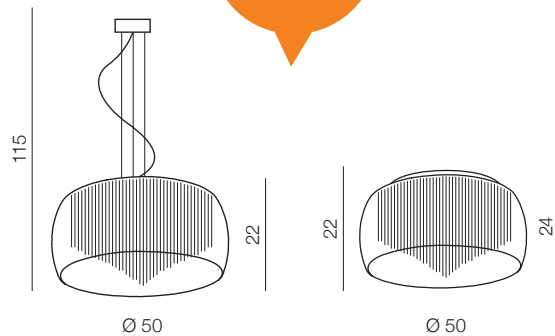

Rego

124

Rego 23 top

AZ1001
(metal/chrome)
1x G9 Only LED
aluminum/glass

Rego 3 line

AZ2453
(metal/chrome)
3x G9 Only LED
metal/glass

Rego 40

AZ0999
(metal/chrome)
PENDANT/TOP
5x G9 Only LED
aluminum/glass

Rego 50

AZ1000
(metal/chrome)
PENDANT/TOP
8x G9 Only LED
aluminum/glass