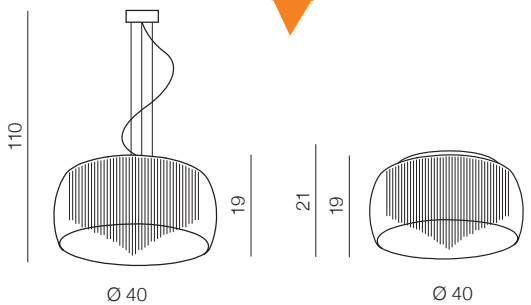

Rego

124

Rego 23 top

AZ1001
(metal/chrome)
1x G9 Only LED
aluminum/glass

Rego 3 line

AZ2453
(metal/chrome)
3x G9 Only LED
metal/glass

Rego 40

AZ0999
(metal/chrome)
PENDANT/TOP
5x G9 Only LED
aluminum/glass