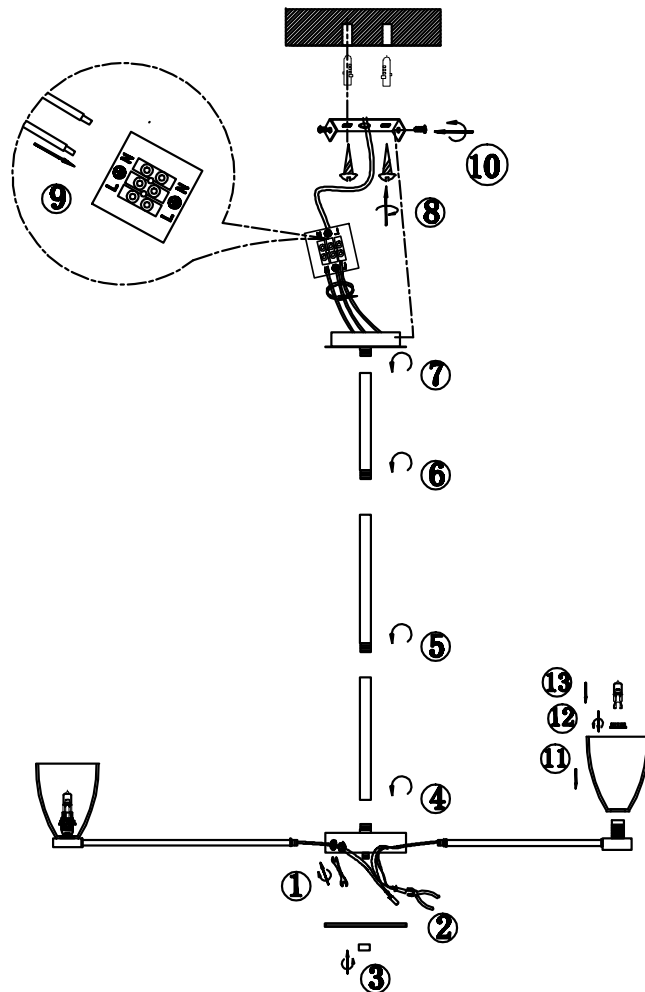

Instruction

MOD068PL-14CH

14 x G9 (40W)
Recommended to use with LED bulbs

Model: MOD068PL-14CH
Collection: Modern
Series: Ralar

Ceiling Lamps