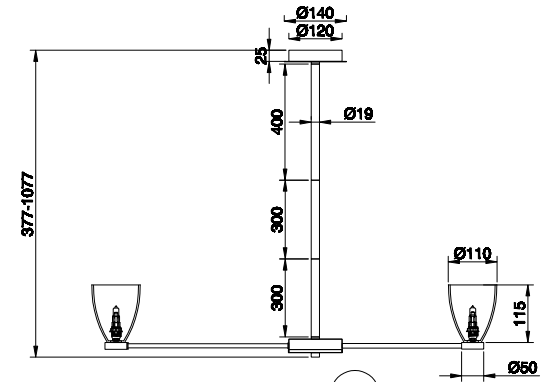

Instruction

MOD068PL-14CH

14 x G9 (40W)
Recommended to use with LED bulbs

Model: MOD068PL-14CH
Collection: Modern
Series: Ralar

Ceiling Lamps