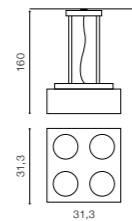

PAULO 4 PENDANT 12V

bulb not included

product code – look AZ	connect G53 QR 111 4x12V
metal / aluminium	driver 12 V included
IP20	installation place
group energy label	

COLOUR / NEW INDEX NO.

- BLACK / ALUMINIUM (BK / ALU) . . . **AZ1265**
- WHITE / ALUMINIUM (WH / ALU) . . . **AZ1267**
- WHITE / WHITE (WH / WH) **AZ1800**
- BLACK / BLACK (BK / BK) **AZ2890**