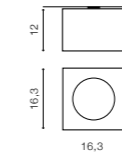

- BLACK / ALUMINIUM (BK / ALU) . . . **AZ1258**
- WHITE / ALUMINIUM (WH / ALU) . . . **AZ1259**
- WHITE / WHITE (WH / WH) **AZ1790**
- BLACK / BLACK (BK / BK) **AZ2880**

PAULO 2 12V

bulb not included

product code – look AZ	connect G53 QR 111 2x12V
metal / aluminium	driver 12 V included
IP20	installation place
group energy label	