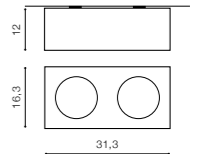

- BLACK / ALUMINIUM (BK / ALU) . . . **AZ1258**
- WHITE / ALUMINIUM (WH / ALU) . . . **AZ1259**
- WHITE / WHITE (WH / WH) **AZ1790**
- BLACK / BLACK (BK / BK) **AZ2880**

PAULO 2 12V

bulb not included

product code – look AZ	connect G53 QR 111 2x12V
metal / aluminium	driver 12 V included
IP20	installation place
group energy label	

COLOUR / NEW INDEX NO.

- BLACK / ALUMINIUM (BK / ALU) . . . **AZ1260**
- WHITE / ALUMINIUM (WH / ALU) . . . **AZ1261**
- WHITE / WHITE (WH / WH) **AZ1796**
- BLACK / BLACK (BK / BK) **AZ2882**

PAULO 3 12V