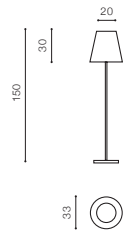

## HAVANA

bulb not included

voltage: 230V	E27 1x MAX 40W	<input type="checkbox"/>
IP44	installation place	<input type="checkbox"/>

COLOUR / NEW INDEX NO.

- BLACK (BK) . . . . . **AZ4662**
- WHITE (WH) . . . . . **AZ4663**