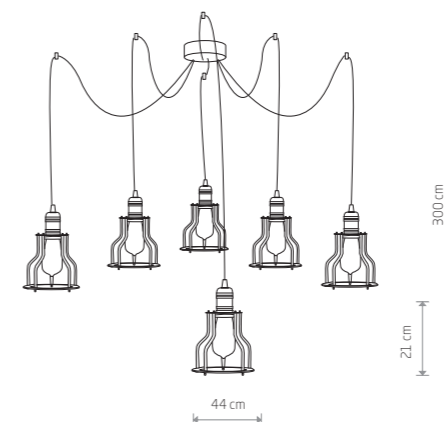

WORKSHOP A 6337

**WORKSHOP A**  
painted steel, copper-clad steel

6337  
1xE27, max 60W

WORKSHOP B 6336

WORKSHOP C 6335

**WORKSHOP B**  
painted steel, copper-clad steel

6336  
1xE27, max 60W

**WORKSHOP C**  
painted steel, copper-clad steel

6335  
1xE27, max 60W

**WORKSHOP**  
painted steel, copper-clad steel

6606  
1xE27, max 60W

**WORKSHOP**  
painted steel, copper-clad steel

6605  
1xE27, max 60W

**WORKSHOP**  
painted steel, copper-clad steel