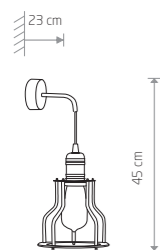

WORKSHOP A 6337

**WORKSHOP A**  
painted steel, copper-clad steel

6337  
1xE27, max 60W

WORKSHOP B 6336

WORKSHOP C 6335

**WORKSHOP B**  
painted steel, copper-clad steel

6336  
1xE27, max 60W

**WORKSHOP C**  
painted steel, copper-clad steel

6335  
1xE27, max 60W

**WORKSHOP**  
painted steel, copper-clad steel

6606  
1xE27, max 60W

**WORKSHOP**  
painted steel, copper-clad steel

6605  
1xE27, max 60W

**WORKSHOP**  
painted steel, copper-clad steel