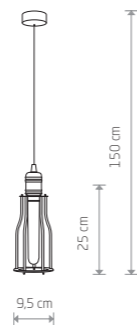

WORKSHOP A 6337

**WORKSHOP A**  
painted steel, copper-clad steel

6337  
1xE27, max 60W

WORKSHOP B 6336

WORKSHOP C 6335

**WORKSHOP B**  
painted steel, copper-clad steel

6336  
1xE27, max 60W

**WORKSHOP C**  
painted steel, copper-clad steel

6335  
1xE27, max 60W

**WORKSHOP**  
painted steel, copper-clad steel

6606  
1xE27, max 60W

**WORKSHOP**  
painted steel, copper-clad steel

6605  
1xE27, max 60W

**WORKSHOP**  
painted steel, copper-clad steel