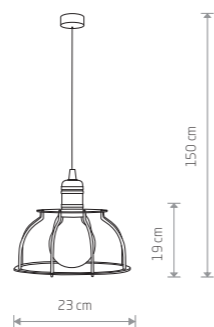

WORKSHOP A 6337

**WORKSHOP A**  
painted steel, copper-clad steel

6337  
1xE27, max 60W

WORKSHOP B 6336

WORKSHOP C 6335

**WORKSHOP B**  
painted steel, copper-clad steel

6336  
1xE27, max 60W

**WORKSHOP C**  
painted steel, copper-clad steel

6335  
1xE27, max 60W

**WORKSHOP**  
painted steel, copper-clad steel

6606  
1xE27, max 60W

**WORKSHOP**  
painted steel, copper-clad steel

6605  
1xE27, max 60W

**WORKSHOP**  
painted steel, copper-clad steel