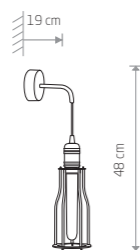

WORKSHOP A 6337

**WORKSHOP A**  
painted steel, copper-clad steel

6337  
1xE27, max 60W

WORKSHOP B 6336

WORKSHOP C 6335

**WORKSHOP B**  
painted steel, copper-clad steel

6336  
1xE27, max 60W

**WORKSHOP C**  
painted steel, copper-clad steel

6335  
1xE27, max 60W

**WORKSHOP**  
painted steel, copper-clad steel

6606  
1xE27, max 60W

**WORKSHOP**  
painted steel, copper-clad steel

6605  
1xE27, max 60W

**WORKSHOP**  
painted steel, copper-clad steel