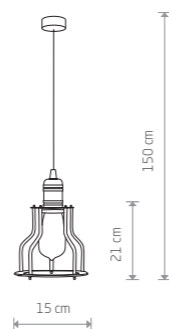

WORKSHOP A 6337

**WORKSHOP A**  
painted steel, copper-clad steel

6337  
1xE27, max 60W

WORKSHOP B 6336

WORKSHOP C 6335

**WORKSHOP B**  
painted steel, copper-clad steel

6336  
1xE27, max 60W

**WORKSHOP C**  
painted steel, copper-clad steel

6335  
1xE27, max 60W

**WORKSHOP**  
painted steel, copper-clad steel

6606  
1xE27, max 60W

**WORKSHOP**  
painted steel, copper-clad steel

6605  
1xE27, max 60W

**WORKSHOP**  
painted steel, copper-clad steel