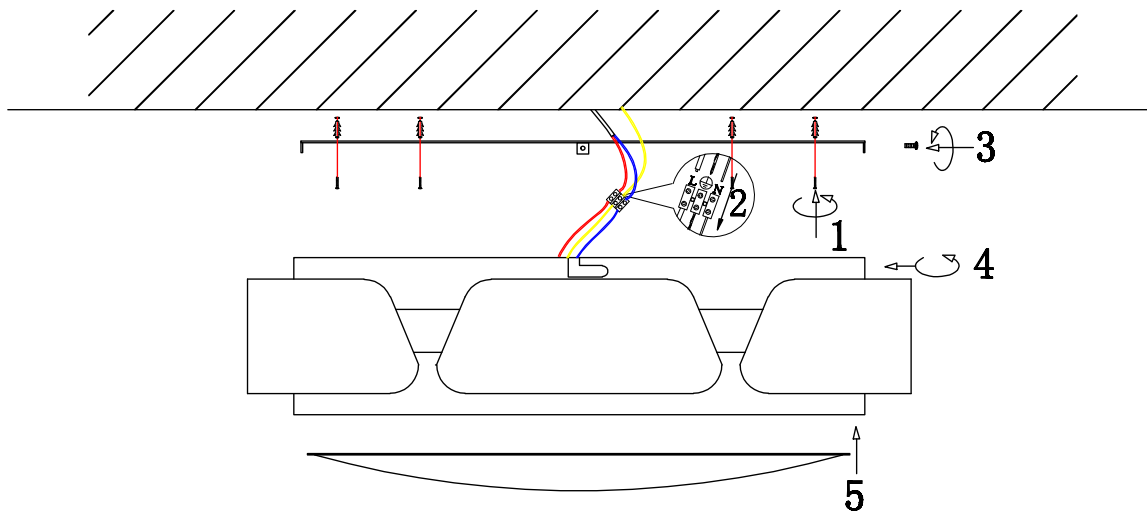

FREYA
TRADITION OF QUALITY

Instruction

FR6041CL-L92W

MAX 102W
7400 Lumen

Model: FR6041CL-L92W

Collection: LED

Ceiling Lamps