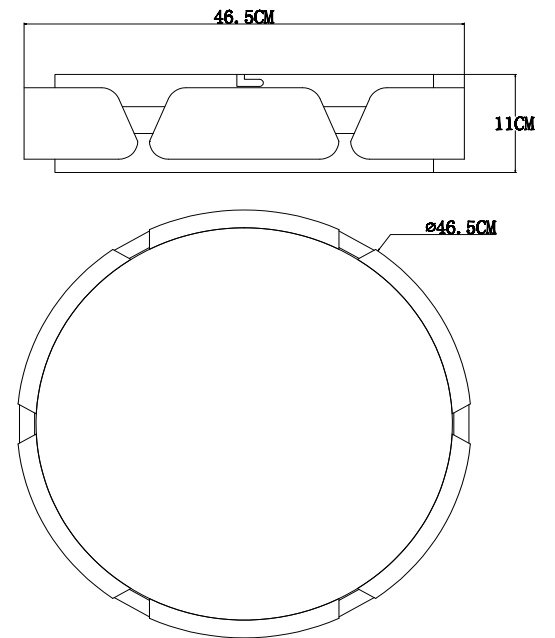

FREYA
TRADITION OF QUALITY

Instruction

FR6041CL-L92W

MAX 102W
7400 Lumen

Model: FR6041CL-L92W

Collection: LED

Ceiling Lamps