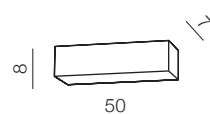

Archo 2B
AZ0327

PL-L 2G11 1x 36W
bulb included
metal/frosted glass
chrome/white