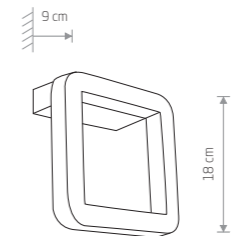

THIKA LED A

■ painted aluminum, glass

■ 9121