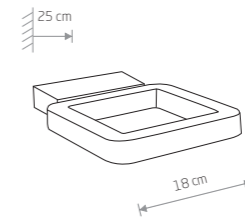

THIKA LED B

■ painted aluminum, glass

■ 9120