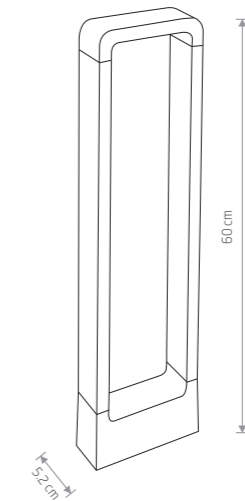

THIKA LED 9118

**THIKA LED B**

■ painted aluminum, glass

■ 9120

**THIKA LED A**

■ painted aluminum, glass

■ 9121

**THIKA LED**

■ painted aluminum, glass

■ 9118

Item No.	Power	Colour temp.	Luminous flux	Beam angle	Colour Rendering Index (CRI)	Input	Safety type	Power factor	Ingress protection	Lifetime
9118	9W LED	3000K	550 lm	39°	≥ 80	~220-230 V, 50/60 Hz	⊕	>0,5	IP54	20000h
9120	15W LED	3000K	1035 lm	110°	≥ 80	~220-230 V, 50/60 Hz	⊕	>0,9	IP54	20000h
9121	10W LED	3000K	996 lm	110°	≥ 80	~220-230 V, 50/60 Hz	⊕	>0,9	IP54	20000h