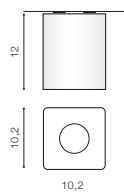

WH / CH *

NINO 1

bulb not included

voltage: 230V	connect GU10 1x Max 50W
IP20	
	installation place

COLOUR / NEW INDEX NO.

- BLACK / CHROME (BK / CH) **AZ0736**
- BLACK / ALUMINIUM (BK / ALU). **AZ1383**
- WHITE / CHROME (WH / CH) **AZ0735**
- WHITE / ALUMINIUM (WH / ALU) **AZ0598**

WH / CH *

NINO 2

bulb not included

voltage: 230V	connect GU10 2x Max 50W
IP20	
	installation place

COLOUR / NEW INDEX NO.

- BLACK / ALUMINIUM (BK / ALU). **AZ1385**
- WHITE / CHROME (WH / CH) **AZ0737**
- WHITE / ALUMINIUM (WH / ALU) **AZ1386**

WH / CH *

NINO 4

bulb not included

voltage: 230V	connect GU10 4x Max 50W
IP20	
	installation place

COLOUR / NEW INDEX NO.

- BLACK / CHROME (BK / CH) **AZ0852**
- BLACK / ALUMINIUM (BK / ALU). **AZ1388**
- WHITE / CHROME (WH / CH) **AZ0851**
- WHITE / ALUMINIUM (WH / ALU) **AZ1387**