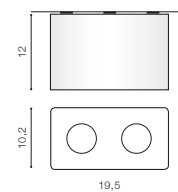

WH / CH *

NINO 2

bulb not included

voltage: 230V	connect GU10 2x Max 50W
IP20	
	installation place

COLOUR / NEW INDEX NO.

- BLACK / ALUMINIUM (BK / ALU). **AZ1385**
- WHITE / CHROME (WH / CH) **AZ0737**
- WHITE / ALUMINIUM (WH / ALU) **AZ1386**

WH / CH *

NINO 4

bulb not included

voltage: 230V	connect GU10 4x Max 50W
IP20	
	installation place

COLOUR / NEW INDEX NO.

- BLACK / CHROME (BK / CH) **AZ0852**
- BLACK / ALUMINIUM (BK / ALU). **AZ1388**
- WHITE / CHROME (WH / CH) **AZ0851**
- WHITE / ALUMINIUM (WH / ALU) **AZ1387**