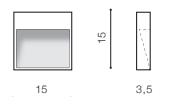

* - EXPLANATION SHORTCUT PAGE 2 (E)