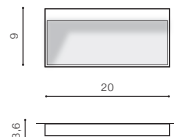

CASORIA IP54

392

Outdoor lamps

CASORIA ROUND

LED integrated

voltage: 230V	LED 6W 450lm 3000K	
IP54		
technical	installation place	
specification	beam angle: 60°	

COLOUR / NEW INDEX NO.

- DARK GREY (DGR) **AZ4365**
- BLACK (BK) **AZ4366**

CASORIA SLIM

LED integrated

voltage: 230V	LED 6W 450lm 3000K	
IP54		
technical	installation place	
specification	beam angle: 60°	

COLOUR / NEW INDEX NO.

- DARK GREY (DGR) **AZ4368**

CASORIA SQUARE

LED integrated