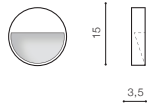

CASORIA IP54

392

Outdoor lamps

CASORIA ROUND

LED integrated

voltage: 230V	LED 6W 450lm 3000K	
IP54		
technical	installation place	
specification	beam angle: 60°	

COLOUR / NEW INDEX NO.

- DARK GREY (DGR) **AZ4365**
- BLACK (BK) **AZ4366**

CASORIA SLIM

LED integrated

voltage: 230V	LED 6W 450lm 3000K	
IP54		
technical	installation place	
specification	beam angle: 60°	

COLOUR / NEW INDEX NO.

- DARK GREY (DGR) **AZ4368**

CASORIA SQUARE

LED integrated

voltage: 230V	LED 6W 450lm 3000K	
IP54		
technical	installation place	
specification	beam angle: 60°	

COLOUR / NEW INDEX NO.

- DARK GREY (DGR) **AZ4367**

* - EXPLANATION SHORTCUT PAGE 2 (E)