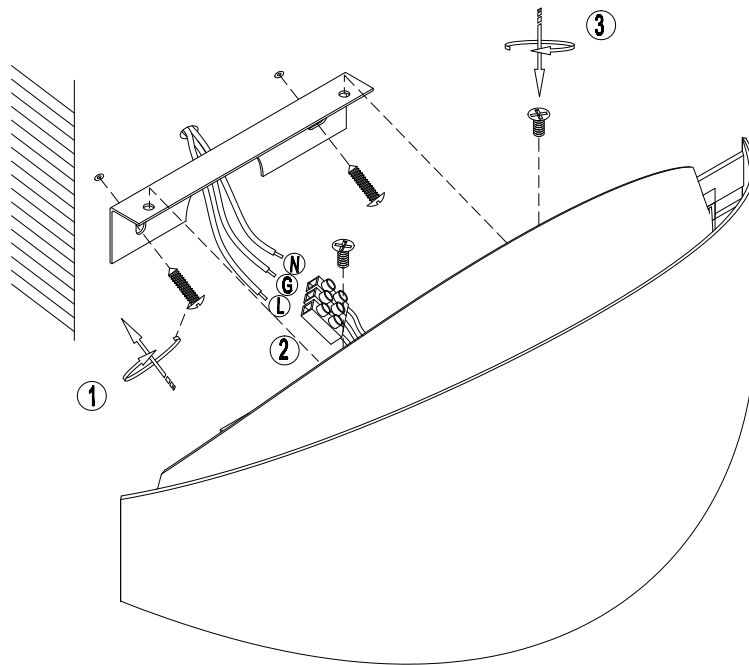

Instruction

C042WL-L13W3K

MAX 13W
850 Lumen

Model: C042WL-L13W3K
Collection: Ceiling & Wall
Series: Mirto

Wall Lamps