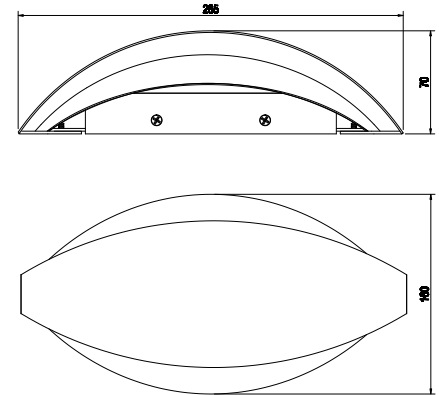

Instruction

C042WL-L13W3K

MAX 13W
850 Lumen

Model: C042WL-L13W3K
Collection: Ceiling & Wall
Series: Mirto

Wall Lamps