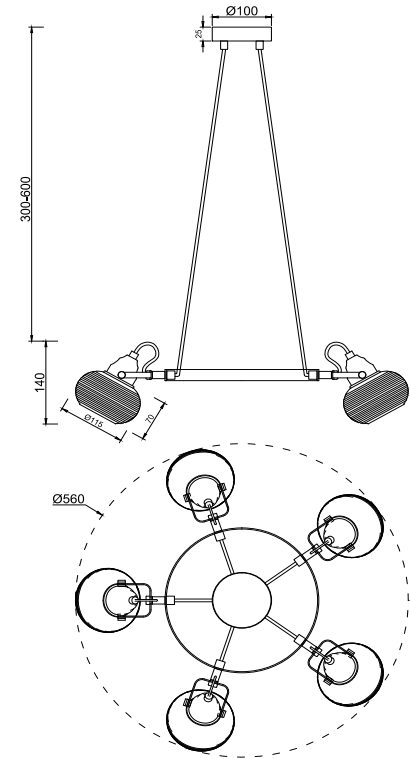

FREYA
TRADITION OF QUALITY

Instruction

FR5690PL-05CH

5 x E14 (40W)

Model: FR5690PL-05CH
Series: Linda

Ceiling Lamps