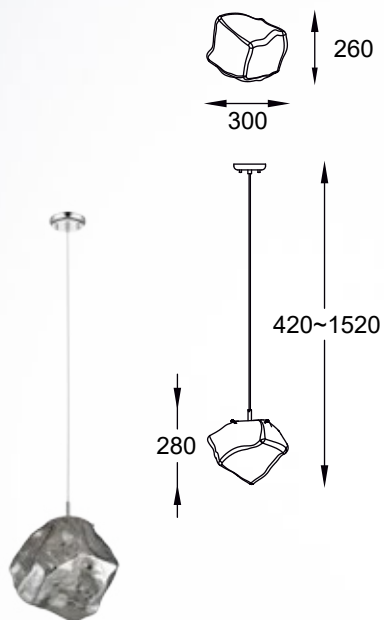

**ROCK**

**new**

Pendant lamp  
**P0488-01F-F4FZ**  
 1xG9 MAX 28W  
 metal chrome body,  
 vacume plated  
 chrome glass shade

**ROCK**

**new**

Pendant lamp  
**P0488-03D-B5FZ**  
 3xG9 MAX 28W  
 metal chrome body,  
 vacume plated  
 chrome glass shade

**ROCK**

**new**

Pendant lamp  
**P0488-01A-F4FZ**  
 1xE27 MAX 40W  
 metal chrome body,  
 vacume plated  
 chrome glass shade

**ROCK**

**new**

Pendant lamp  
**P0488-03A-B5FZ**  
 3xE27 MAX 40W  
 metal chrome body,  
 vacume plated  
 chrome glass shade