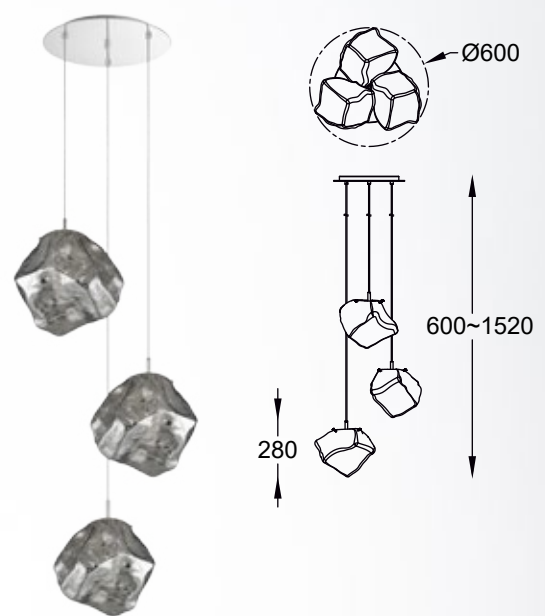

**ROCK**

**new**

Pendant lamp  
**P0488-01F-F4FZ**  
 1xG9 MAX 28W  
 metal chrome body,  
 vacume plated  
 chrome glass shade

**ROCK**

**new**

Pendant lamp  
**P0488-03D-B5FZ**  
 3xG9 MAX 28W  
 metal chrome body,  
 vacume plated  
 chrome glass shade

**ROCK**

**new**

Pendant lamp  
**P0488-01A-F4FZ**  
 1xE27 MAX 40W  
 metal chrome body,  
 vacume plated  
 chrome glass shade

**ROCK**

**new**

Pendant lamp  
**P0488-03A-B5FZ**  
 3xE27 MAX 40W  
 metal chrome body,  
 vacume plated  
 chrome glass shade