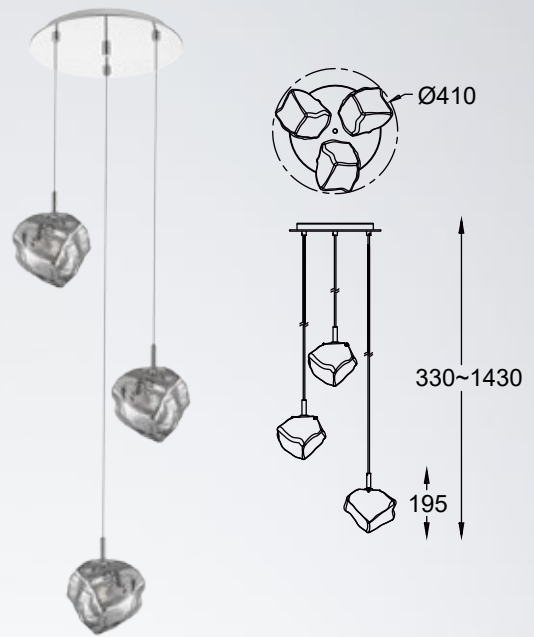

**ROCK**

**new**

Pendant lamp  
**P0488-01F-F4FZ**  
 1xG9 MAX 28W  
 metal chrome body,  
 vacume plated  
 chrome glass shade

**ROCK**

**new**

Pendant lamp  
**P0488-03D-B5FZ**  
 3xG9 MAX 28W  
 metal chrome body,  
 vacume plated  
 chrome glass shade

**ROCK**

**new**

Pendant lamp  
**P0488-01A-F4FZ**  
 1xE27 MAX 40W  
 metal chrome body,  
 vacume plated  
 chrome glass shade

**ROCK**

**new**

Pendant lamp  
**P0488-03A-B5FZ**  
 3xE27 MAX 40W  
 metal chrome body,  
 vacume plated  
 chrome glass shade