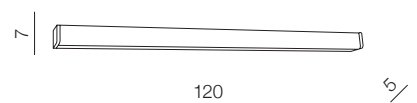

Peter 120 LED

- 1 **AZ2087** chrome (3000K 1562lm)
- 1 **AZ2090** chrome (4000K 1640lm)

LED 24W IP44
aluminium/PC